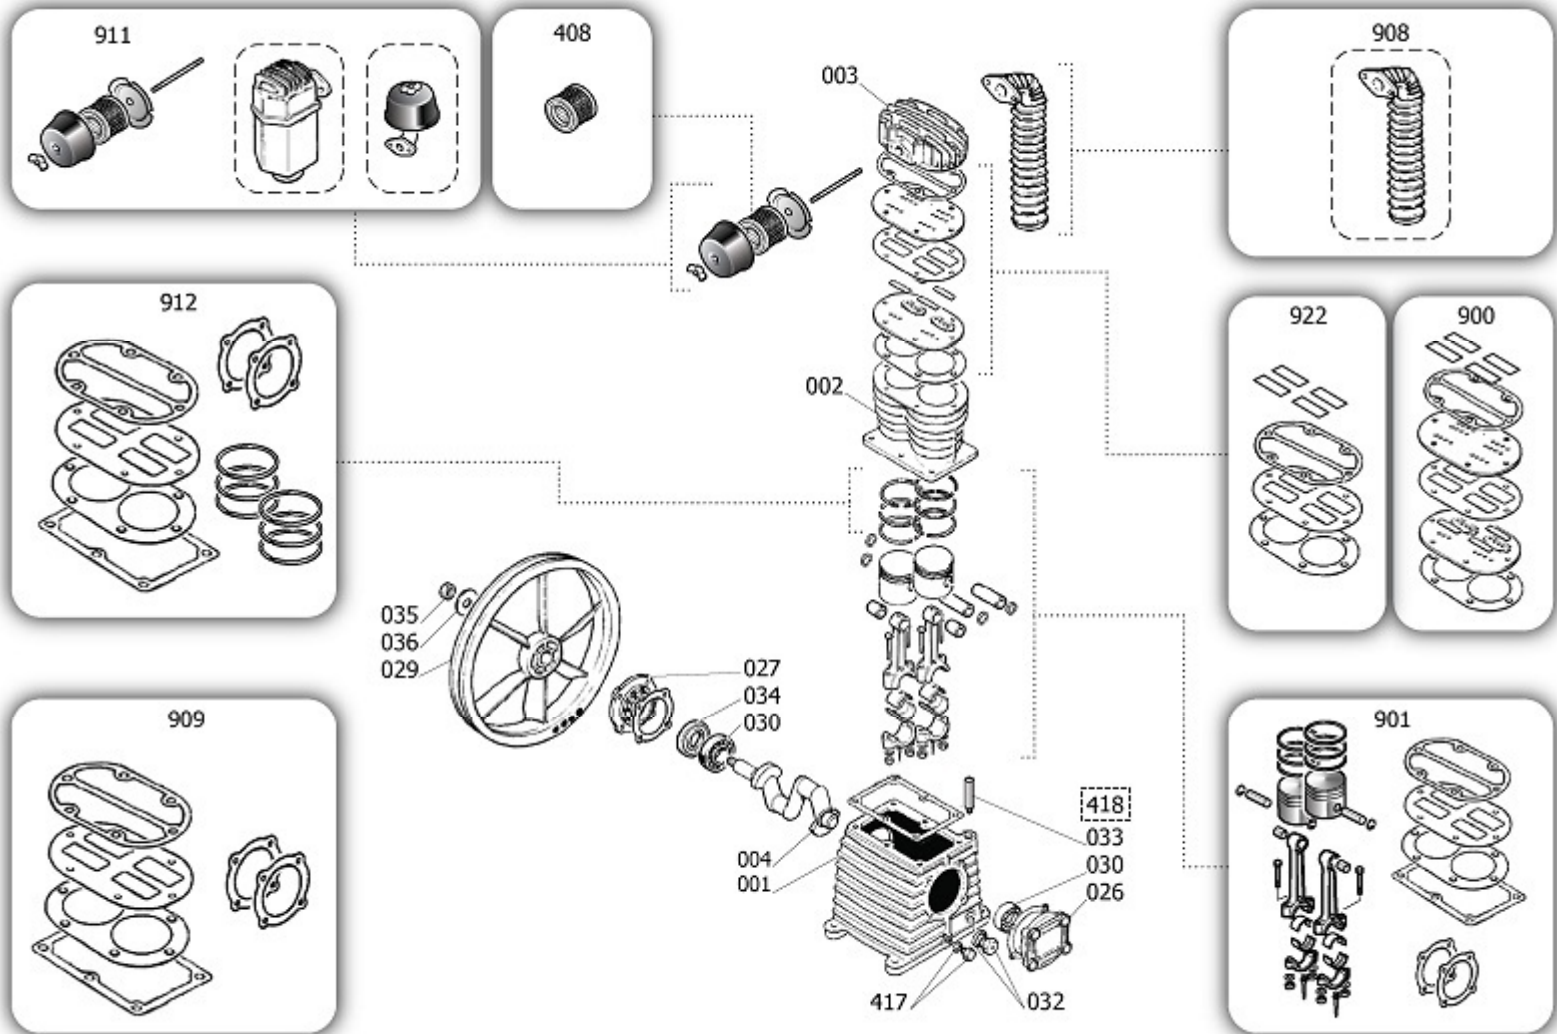

Pos	Component	MU	Multiplier
104	9084012	GRIP	PZ 1,0
105	D078001	CHECK VALVE	PZ 1,0
106	9047020	LINE COCK	PZ 1,0
107	9047079	CONDENSATE DRAIN COCK	PZ 1,0
108	9051087	PRESSURE REDUCER	PZ 1,0
109	9052802	PRESSURE GAUGE	PZ 1,0
110	9049165	RELIEF VALVE	PZ 1,0
112	9416615	NIPPLE/ELBOW	PZ 1,0
125	9076003	PULLEY	PZ 1,0
126	9075022	POLY V BELT	PZ 1,0
127	9270046	RILSAN PIPE 4/6 BLK IT PA12_LC	MT 1,4
131	9063268	COMPLETE PRESSURE SWITCH	PZ 1,0
132	9065002	POWER CABLE	PZ 1,0
135	846S0CA	MOTOR	PZ 1,0
142	\$13400190	BELT GUARD	PZ 1,0
145	9043703	DELIVERY PIPE	PZ 1,0
200	SE0000B	BARE PUMP	PZ 1,0
300	9421436	WHEELS/FEET MOUNTING KIT	PZ 1,0

ASEKT

Pos	Component	MU	Multiplier
1	\$33101160 CASING	PZ	1,0
2	\$31601300SGL CYLINDER	PZ	1,0
3	SE61400 HEAD	PZ	1,0
4	SD61200 SHAFT	PZ	1,0
26	\$30400830 FRONT COVER	PZ	1,0
27	\$30400890 CASING REAR SUPPORT	PZ	1,0
29	\$31004680 FLYWHEEL	PZ	1,0
30	\$30300030 BALL BEARING 6205 K8-K28	PZ	2,0
32	\$36531150 OIL LIGHT	PZ	1,0
33	\$36507050 OIL PLUG	PZ	1,0
34	\$30300040 SEAL	PZ	1,0
35	\$37400720 SCREW FLYWHEEL	PZ	1,0
36	\$37500730 WASHER FLYWHEEL	PZ	1,0
408	9434N01 MPK FILT.CARTRIDGE EXA K17-K50	PZ	1,0
417	\$36531140 OIL PLUG	PZ	1,0
900	9434A11 MPK VALVE PLATE K18	PZ	1,0
901	9434B15 MPK PISTON-CONROD K18	PZ	1,0
908	9434E08 MPK AFTERCOOLER K17-18-25	PZ	1,0
909	9434F12 MPK GASKET K18	PZ	1,0
911	9434M01 AIR FILTER KIT	PZ	1,0
912	9434C14 MPK PISTON RINGS K18	PZ	1,0
922	9434H04 MPK MAINTEN.PV K18	PZ	1,0