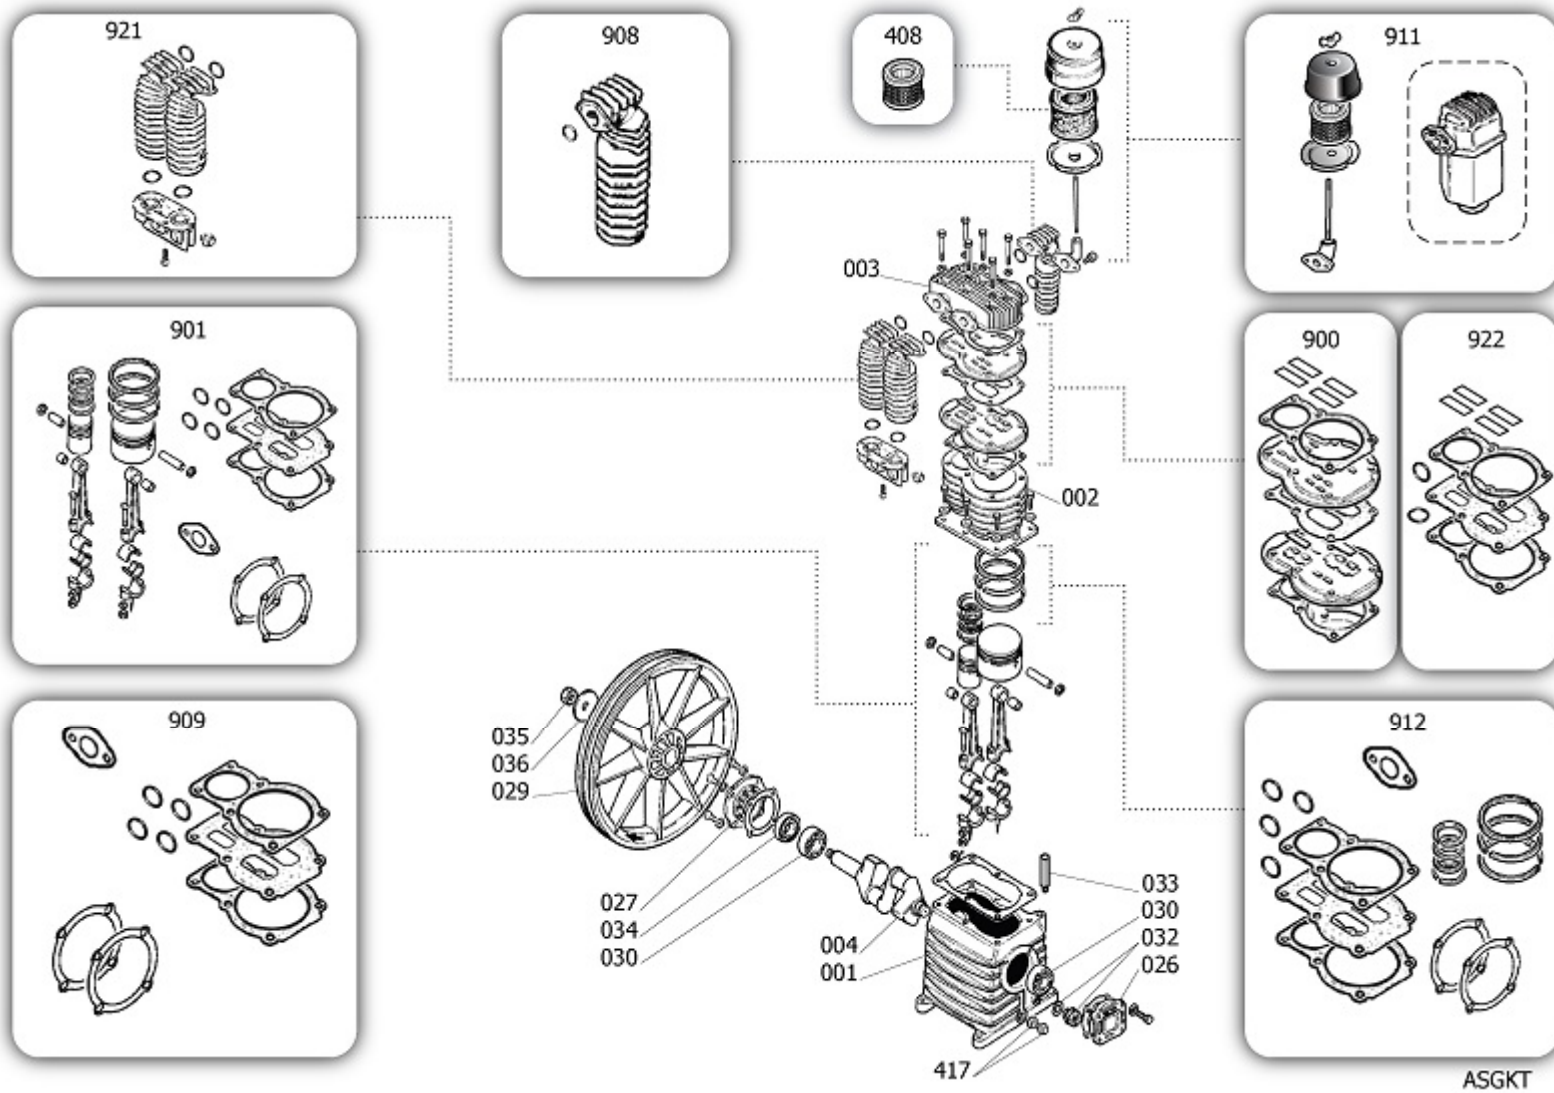

Pos	Component	MU	Multiplier
104	9083802	GRIP	PZ 1,0
105	4101335	CHECK VALVE	PZ 1,0
106	9047089	LINE COCK	PZ 1,0
107	9047079	CONDENSATE DRAIN COCK	PZ 1,0
108	9051091	PRESSURE REDUCER	PZ 1,0
109	9052802	PRESSURE GAUGE	PZ 1,0
110	9049165	RELIEF VALVE	PZ 1,0
112	4101334	NIPPLE/ELBOW	PZ 1,0
125	9076601	PULLEY	PZ 1,0
126	9075068	POLY V BELT	PZ 1,0
127	9270046	RILSAN PIPE 4/6 BLK IT PA12_LC	MT 1,4
131	9063268	COMPLETE PRESSURE SWITCH	PZ 1,0
132	9065002	POWER CABLE	PZ 1,0
134	9065033	COVER SEAL	PZ 1,0
135	847S010	MOTOR	PZ 1,0
142	834302A	BELT GUARD	PZ 1,0
145	9043979	DELIVERY PIPE	PZ 1,0
200	SG0000A	BARE PUMP	PZ 1,0
300	9420596	WHEELS/FEET MOUNTING KIT	PZ 1,0

Pos	Component	MU	Multiplier
1	\$33104600 CASING	PZ	1,0
2	\$31604730SGL CYLINDER	PZ	1,0
3	SG61400 HEAD	PZ	1,0
4	SG61200 SHAFT	PZ	1,0
26	\$30400830 FRONT COVER	PZ	1,0
27	\$30400860 CASING REAR SUPPORT	PZ	1,0
29	\$31003080 FLYWHEEL	PZ	1,0
30	\$30300030 BALL BEARING 6205 K8-K28	PZ	2,0
32	\$36531150 OIL LIGHT	PZ	1,0
33	\$36507050 OIL PLUG	PZ	1,0
34	\$30300040 SEAL	PZ	1,0
35	\$37400720 SCREW FLYWHEEL	PZ	1,0
36	\$37500730 WASHER FLYWHEEL	PZ	1,0
408	9434N01 MPK FILT.CARTRIDGE EXA K17-K50	PZ	1,0
417	\$36531140 OIL PLUG	PZ	1,0
900	9434A12 MPK VALVE PLATE K25	PZ	1,0
901	9434B16 MPK PISTON-CONROD K25	PZ	1,0
908	9434E08 MPK AFTERCOOLER K17-18-25	PZ	1,0
909	9434F13 MPK GASKET K25	PZ	1,0
911	9434M01 AIR FILTER KIT	PZ	1,0
912	9434C15 MPK PISTON RINGS K25	PZ	1,0
921	9434D02 MPK INTERCOOLER K25-28	PZ	1,0
922	9434H05 MPK MAINTEN.PV K25	PZ	1,0